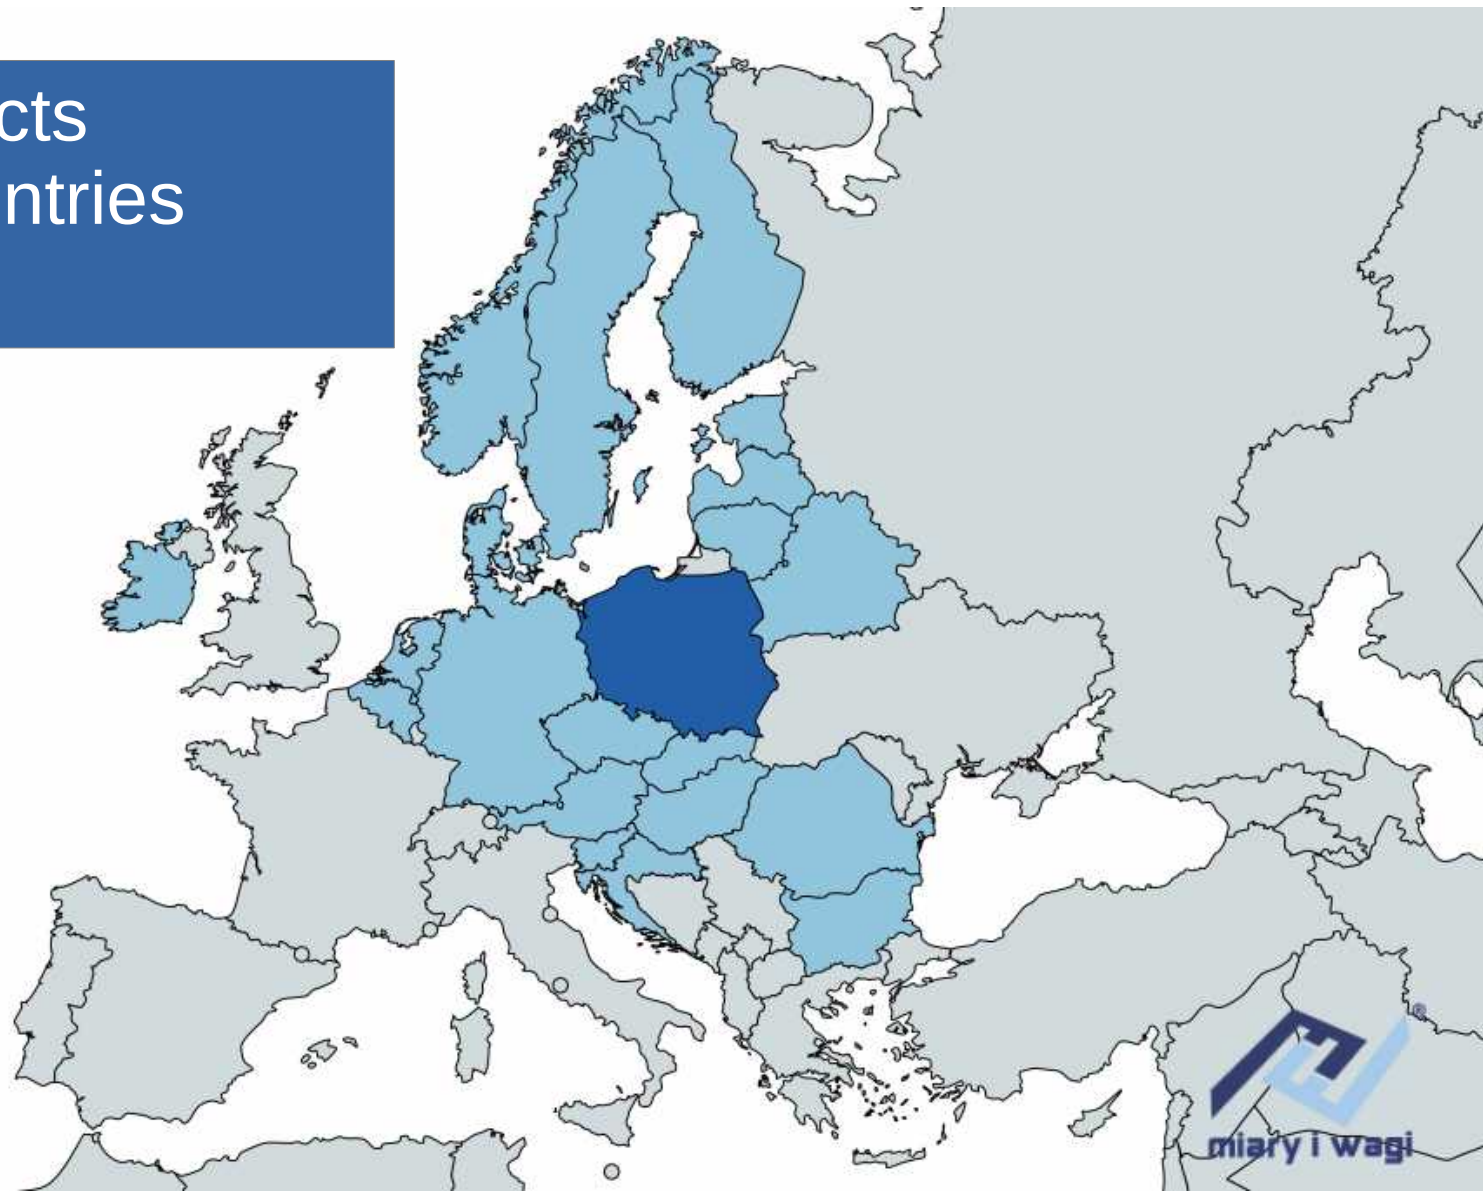

# Headquarters

In the last decade, we have produced over 3,000 truck scales

Map of our truck scales in Poland and Europe

We export products  
to around 20 countries  
in Europe

Production takes place  
in our own factory

We like challenges

Truck scale in the  
Vistula Spit ditch

The farthest European destinations  
are Finland and Sweden.  
We send scales with heated  
platforms there.

Truck scales in Tanzania.  
There are no limits.